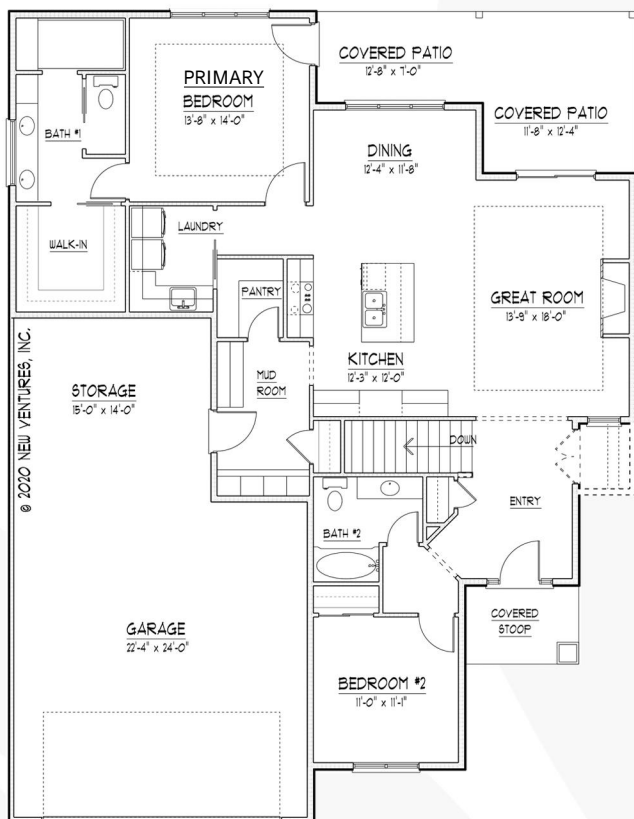

GRANDALE
VILLAS

CARDINAL

3 BED | 3 BATH | 2,688 SF

MAIN LEVEL FLOOR PLAN

(1,605 SF MAIN, 788 SF GARAGE)

BASEMENT LEVEL FLOOR PLAN

(1,083 SF FINISHED BASEMENT)

SARA SANFORD