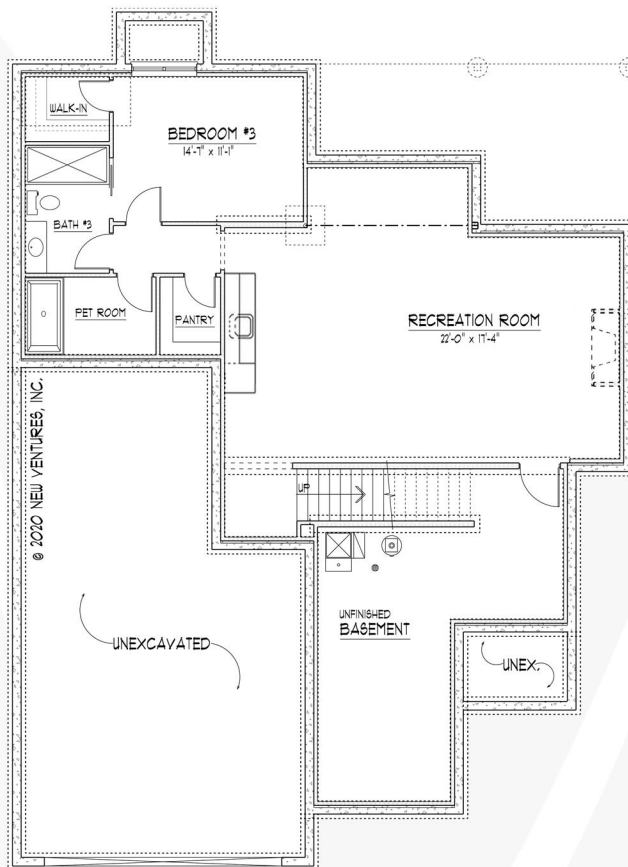

GRANDALE
VILLAS

CARDINAL

3 BED | 3 BATH | 2,688 SF

MAIN LEVEL FLOOR PLAN

(1,605 SF MAIN, 788 SF GARAGE)

BASEMENT LEVEL FLOOR PLAN

(1,083 SF FINISHED BASEMENT)

SARA SANFORD