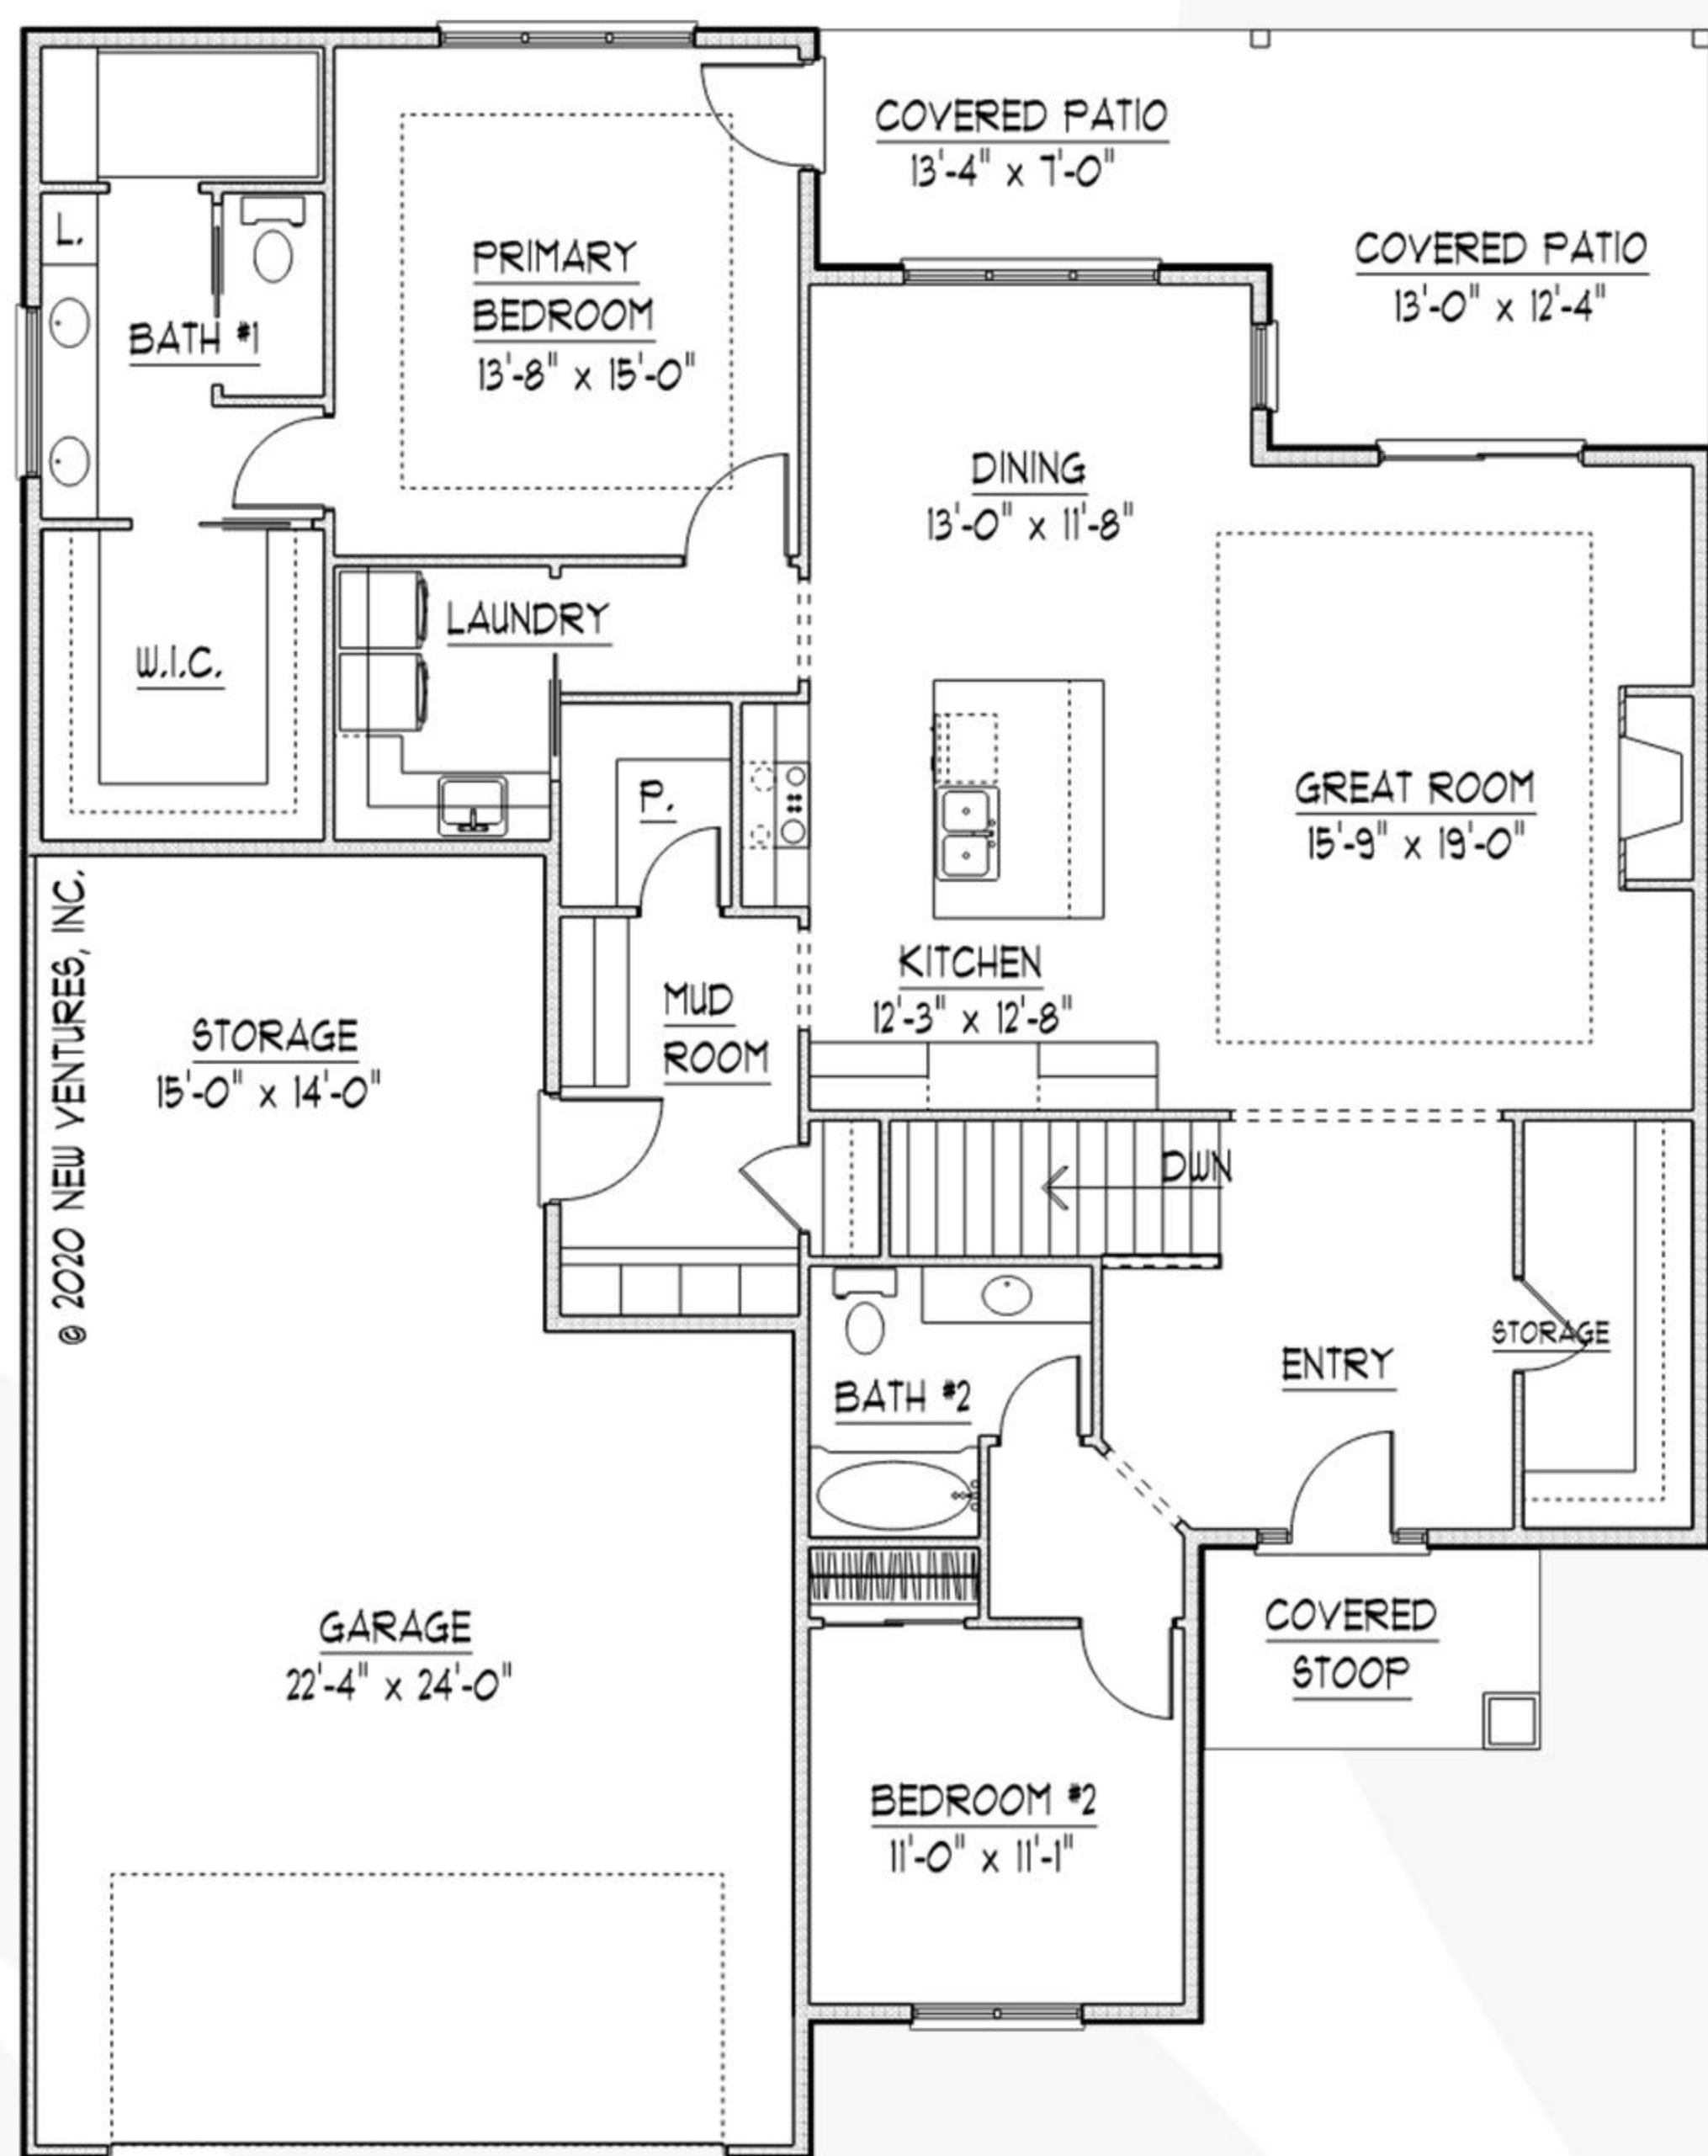

GRANDALE
VILLAS

KINGFISHER

3 BED | 3 BATH | 2,928 SF

MAIN LEVEL FLOOR PLAN

(1,775 SF MAIN, 768 SF GARAGE)

BASEMENT LEVEL FLOOR PLAN

(1,153 SF FINISHED BASEMENT)

SARA SANFORD