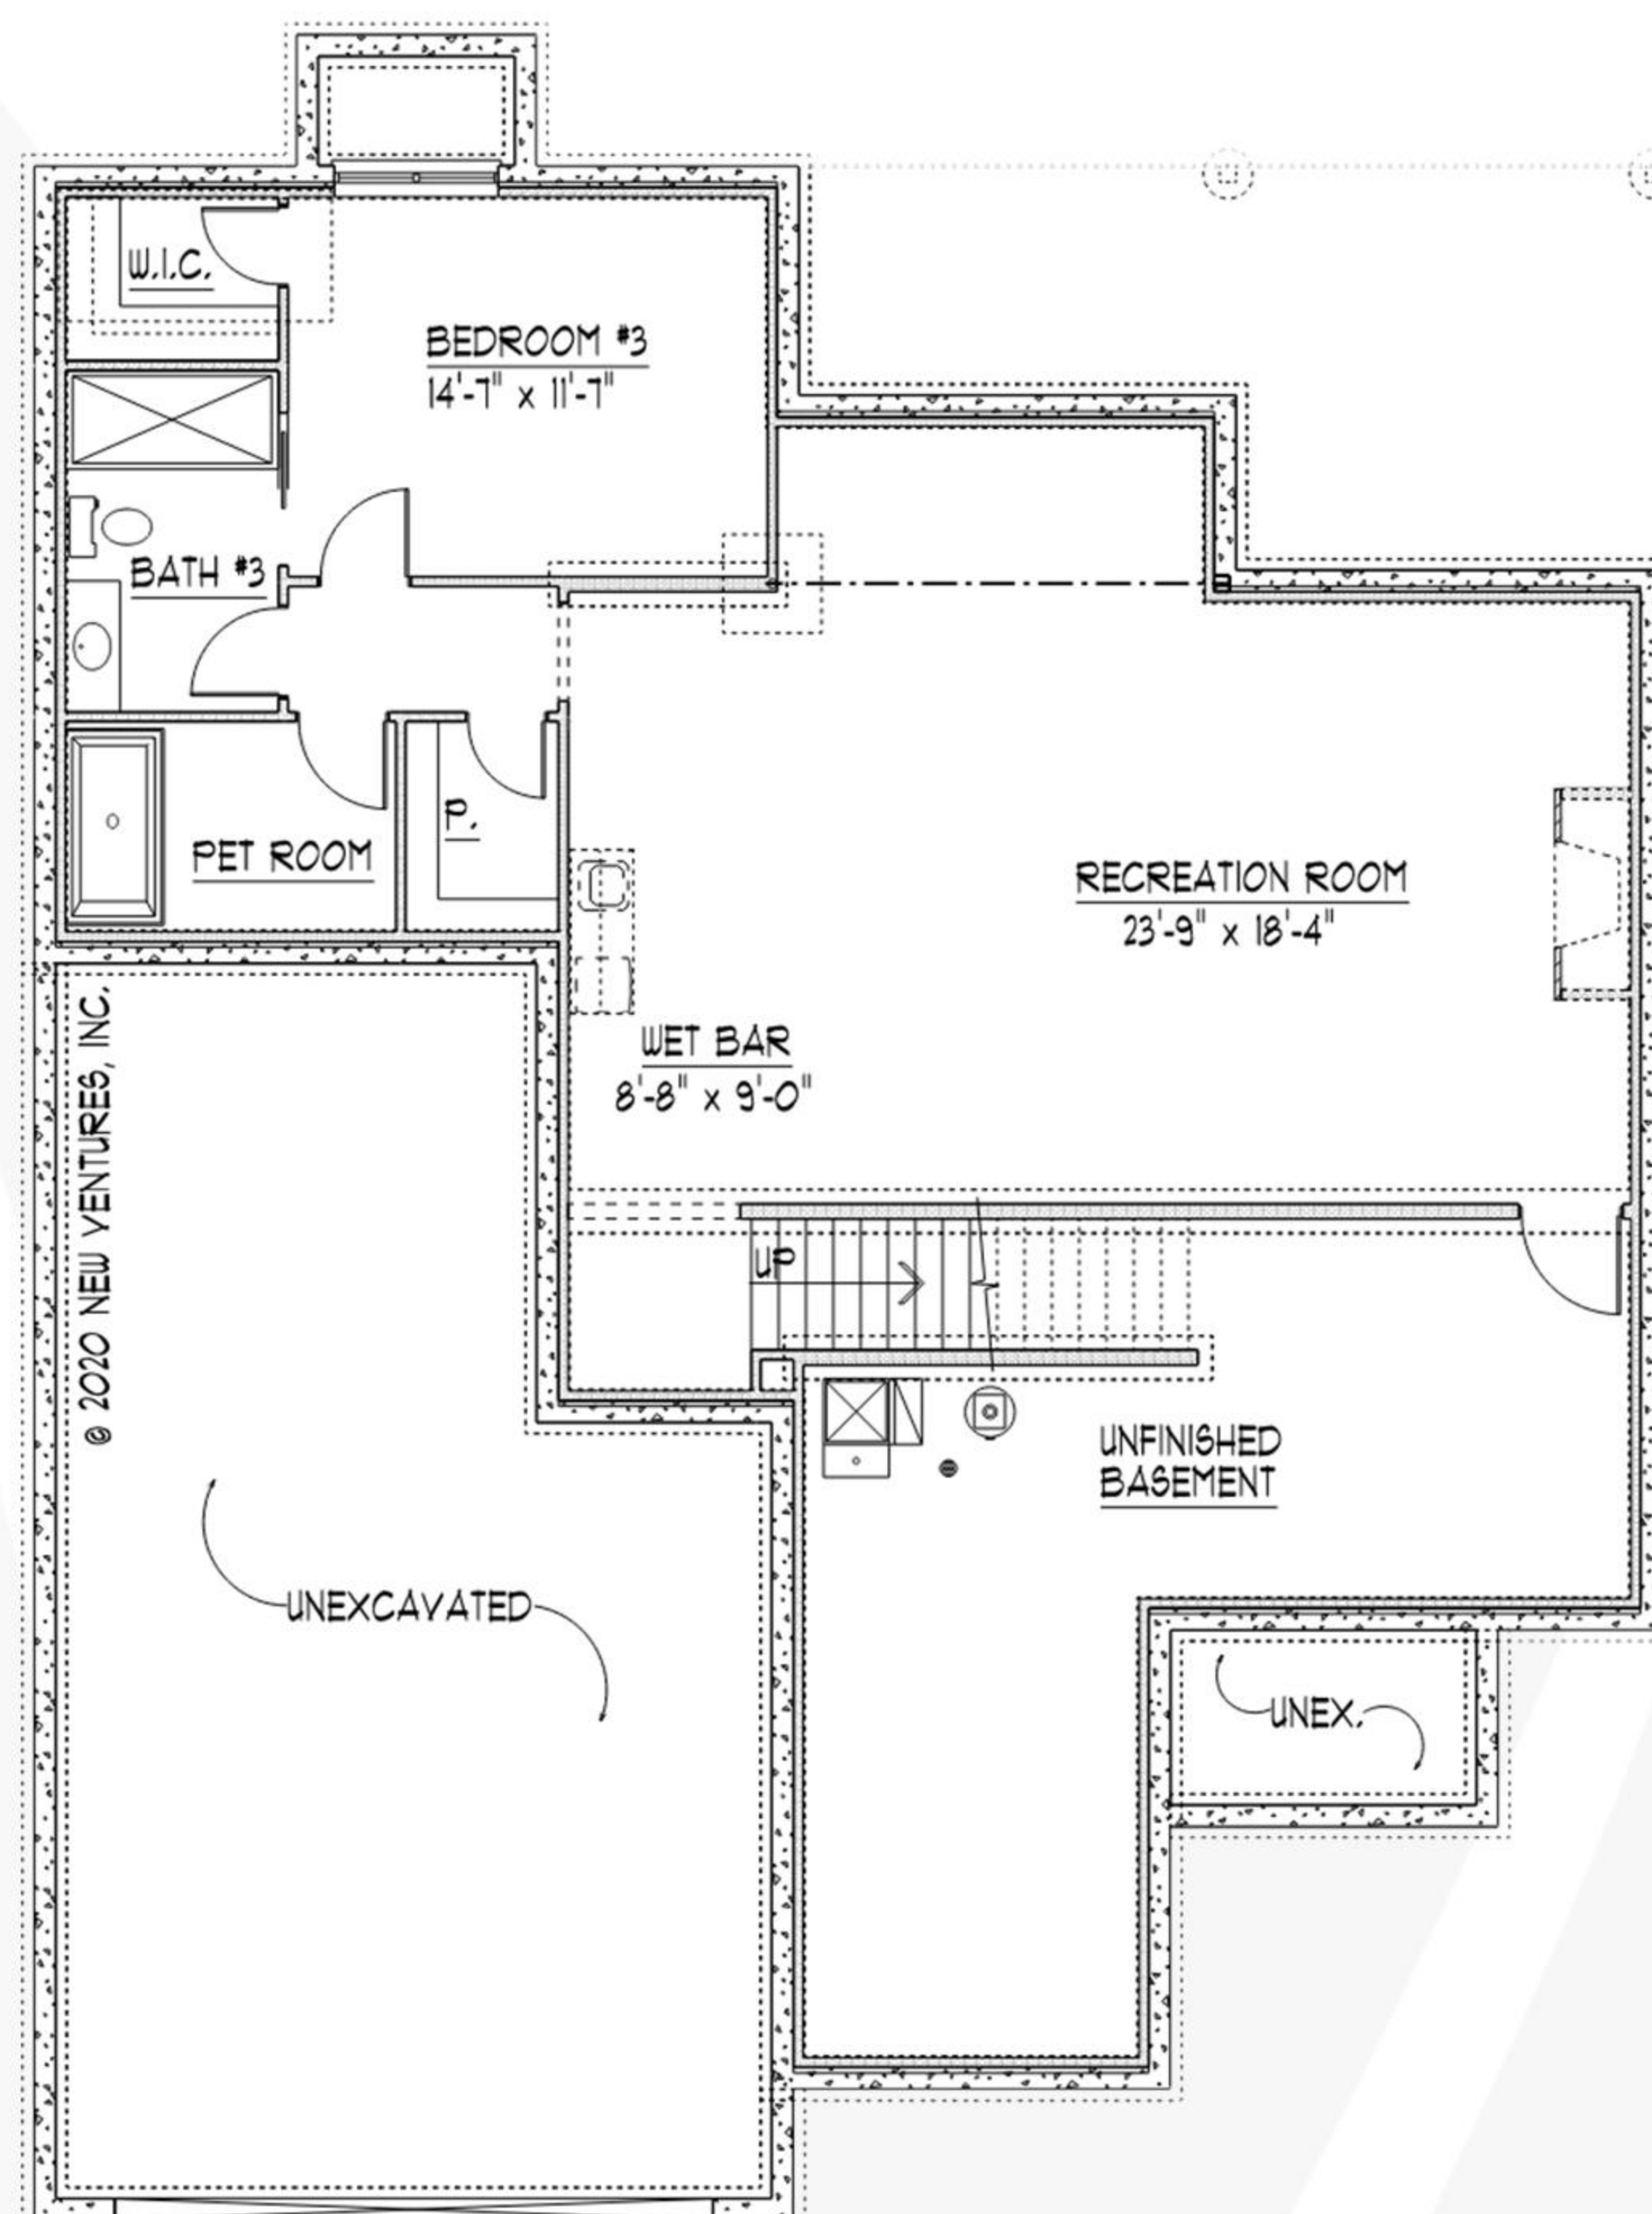

GRANDALE
VILLAS

KINGFISHER

3 BED | 3 BATH | 2,928 SF

MAIN LEVEL FLOOR PLAN

(1,775 SF MAIN, 768 SF GARAGE)

BASEMENT LEVEL FLOOR PLAN

(1,153 SF FINISHED BASEMENT)

SARA SANFORD