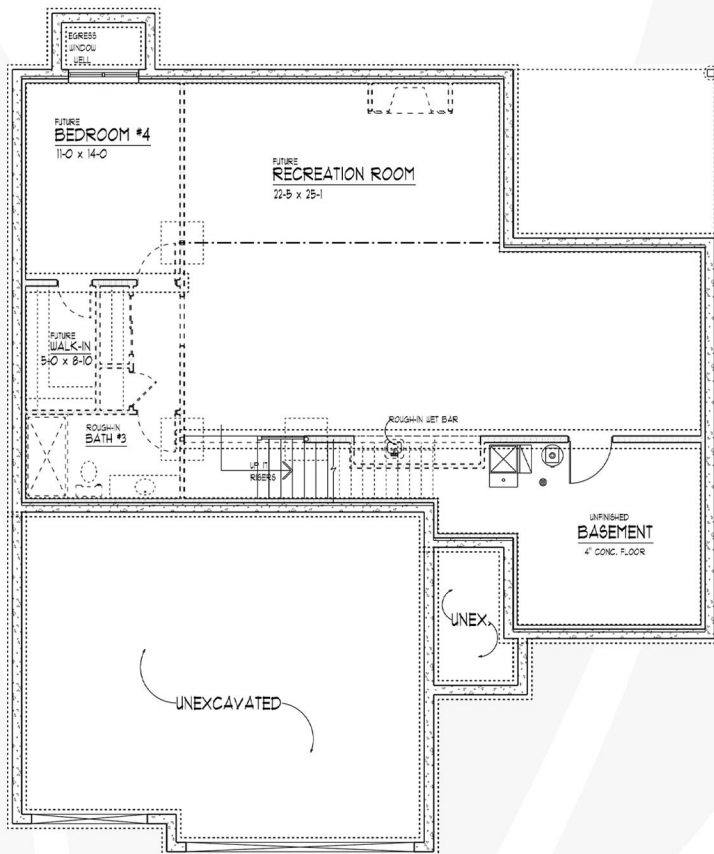

# GOLDFINCH

4 BED | 3 BATH | 2,683 SF

### MAIN LEVEL FLOOR PLAN

(1,546 SF MAIN, 708 SF GARAGE)