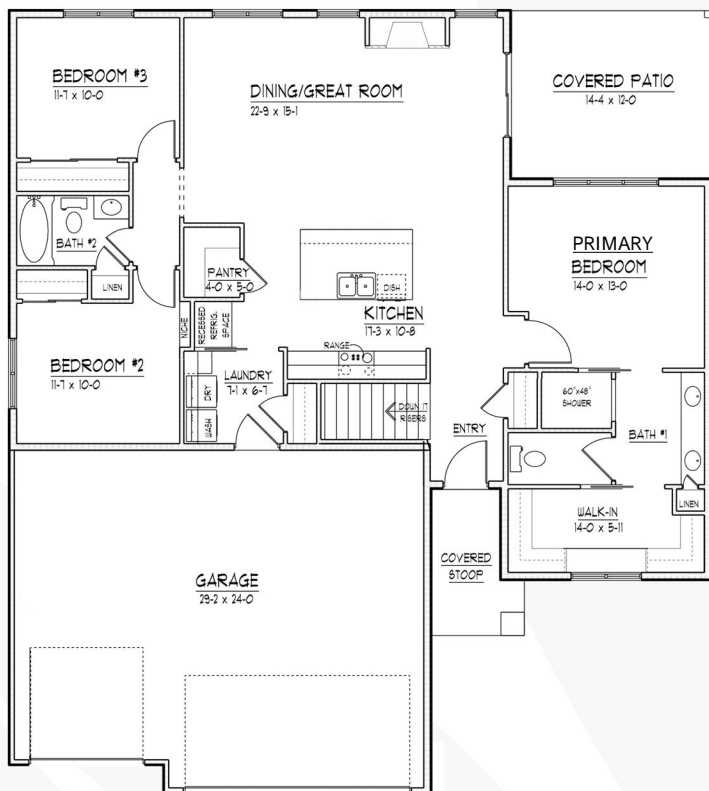

# GOLDFINCH

4 BED | 3 BATH | 2,683 SF

### MAIN LEVEL FLOOR PLAN

(1,546 SF MAIN, 708 SF GARAGE)

### BASEMENT LEVEL FLOOR PLAN

(1,137 SF FINISHED BASEMENT)

**SARA SANFORD**

402-430-5540

SSANFORD@BANCWISE.COM

**BancWise**  
REALTY