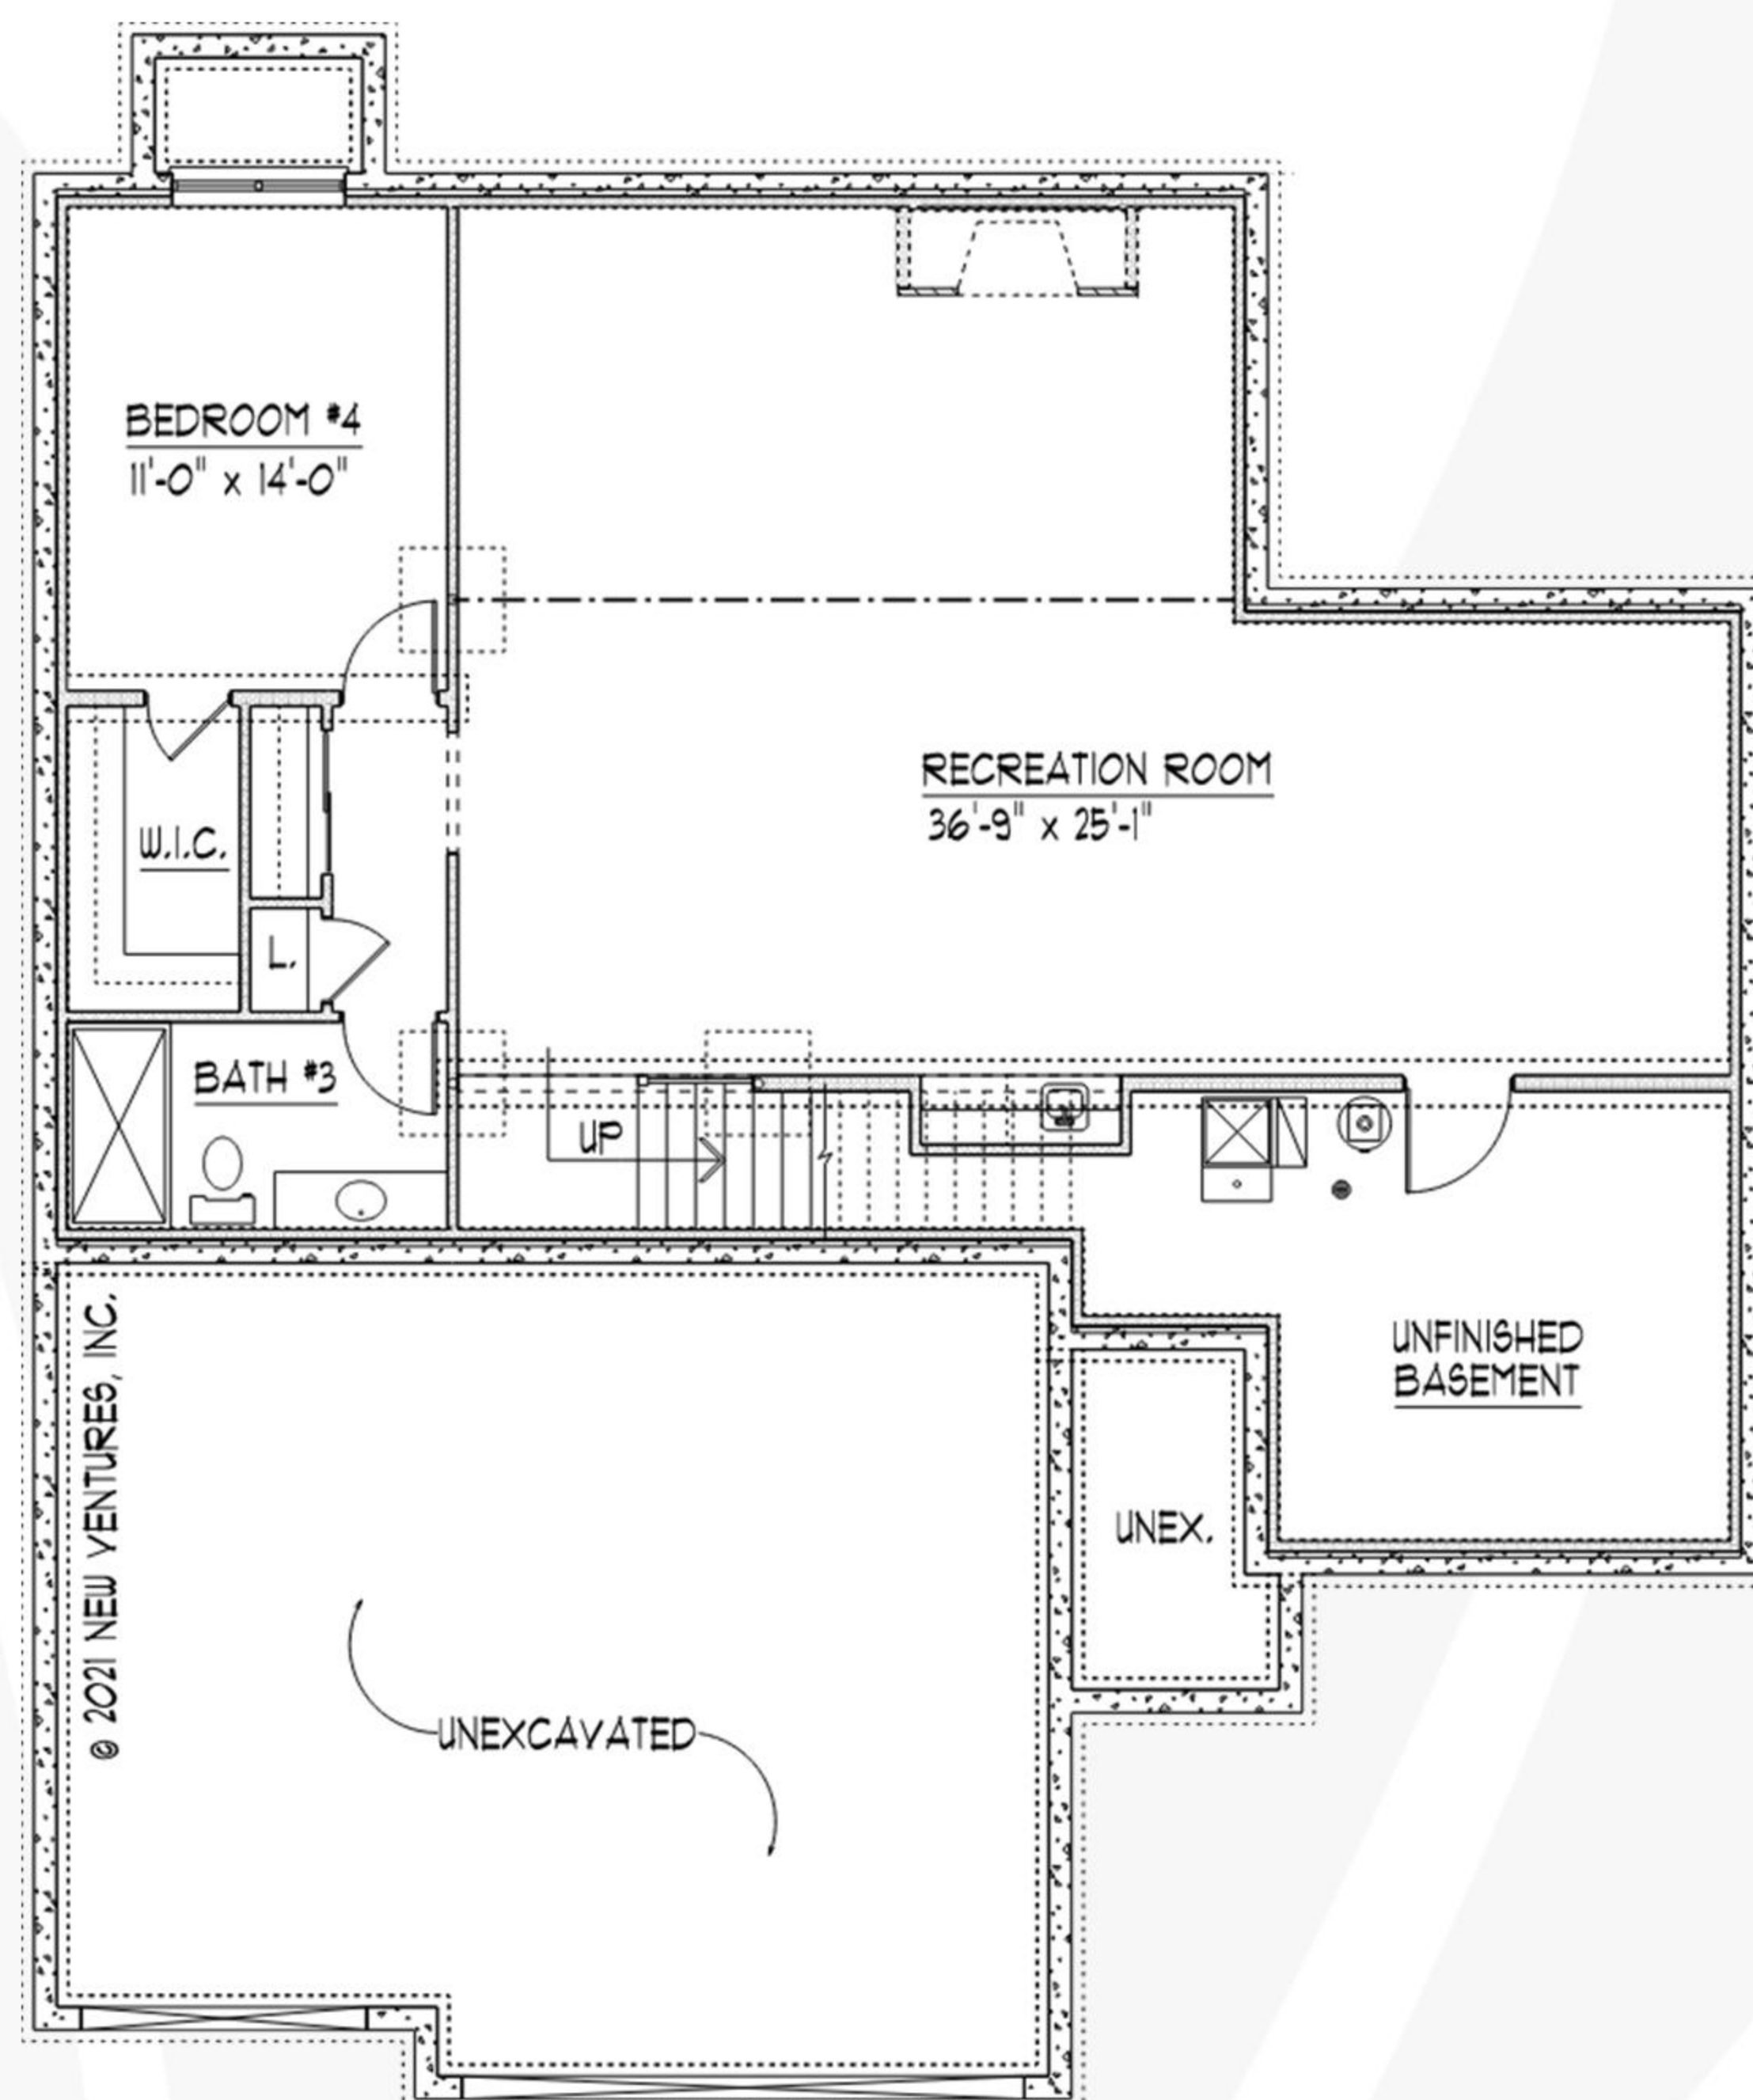

GRANDALE
VILLAS

GOLDFINCH

4 BED | 3 BATH | 2,683 SF

MAIN LEVEL FLOOR PLAN

(1,546 SF MAIN, 708 SF GARAGE)

BASEMENT LEVEL FLOOR PLAN

(1,137 SF FINISHED BASEMENT)

SARA SANFORD