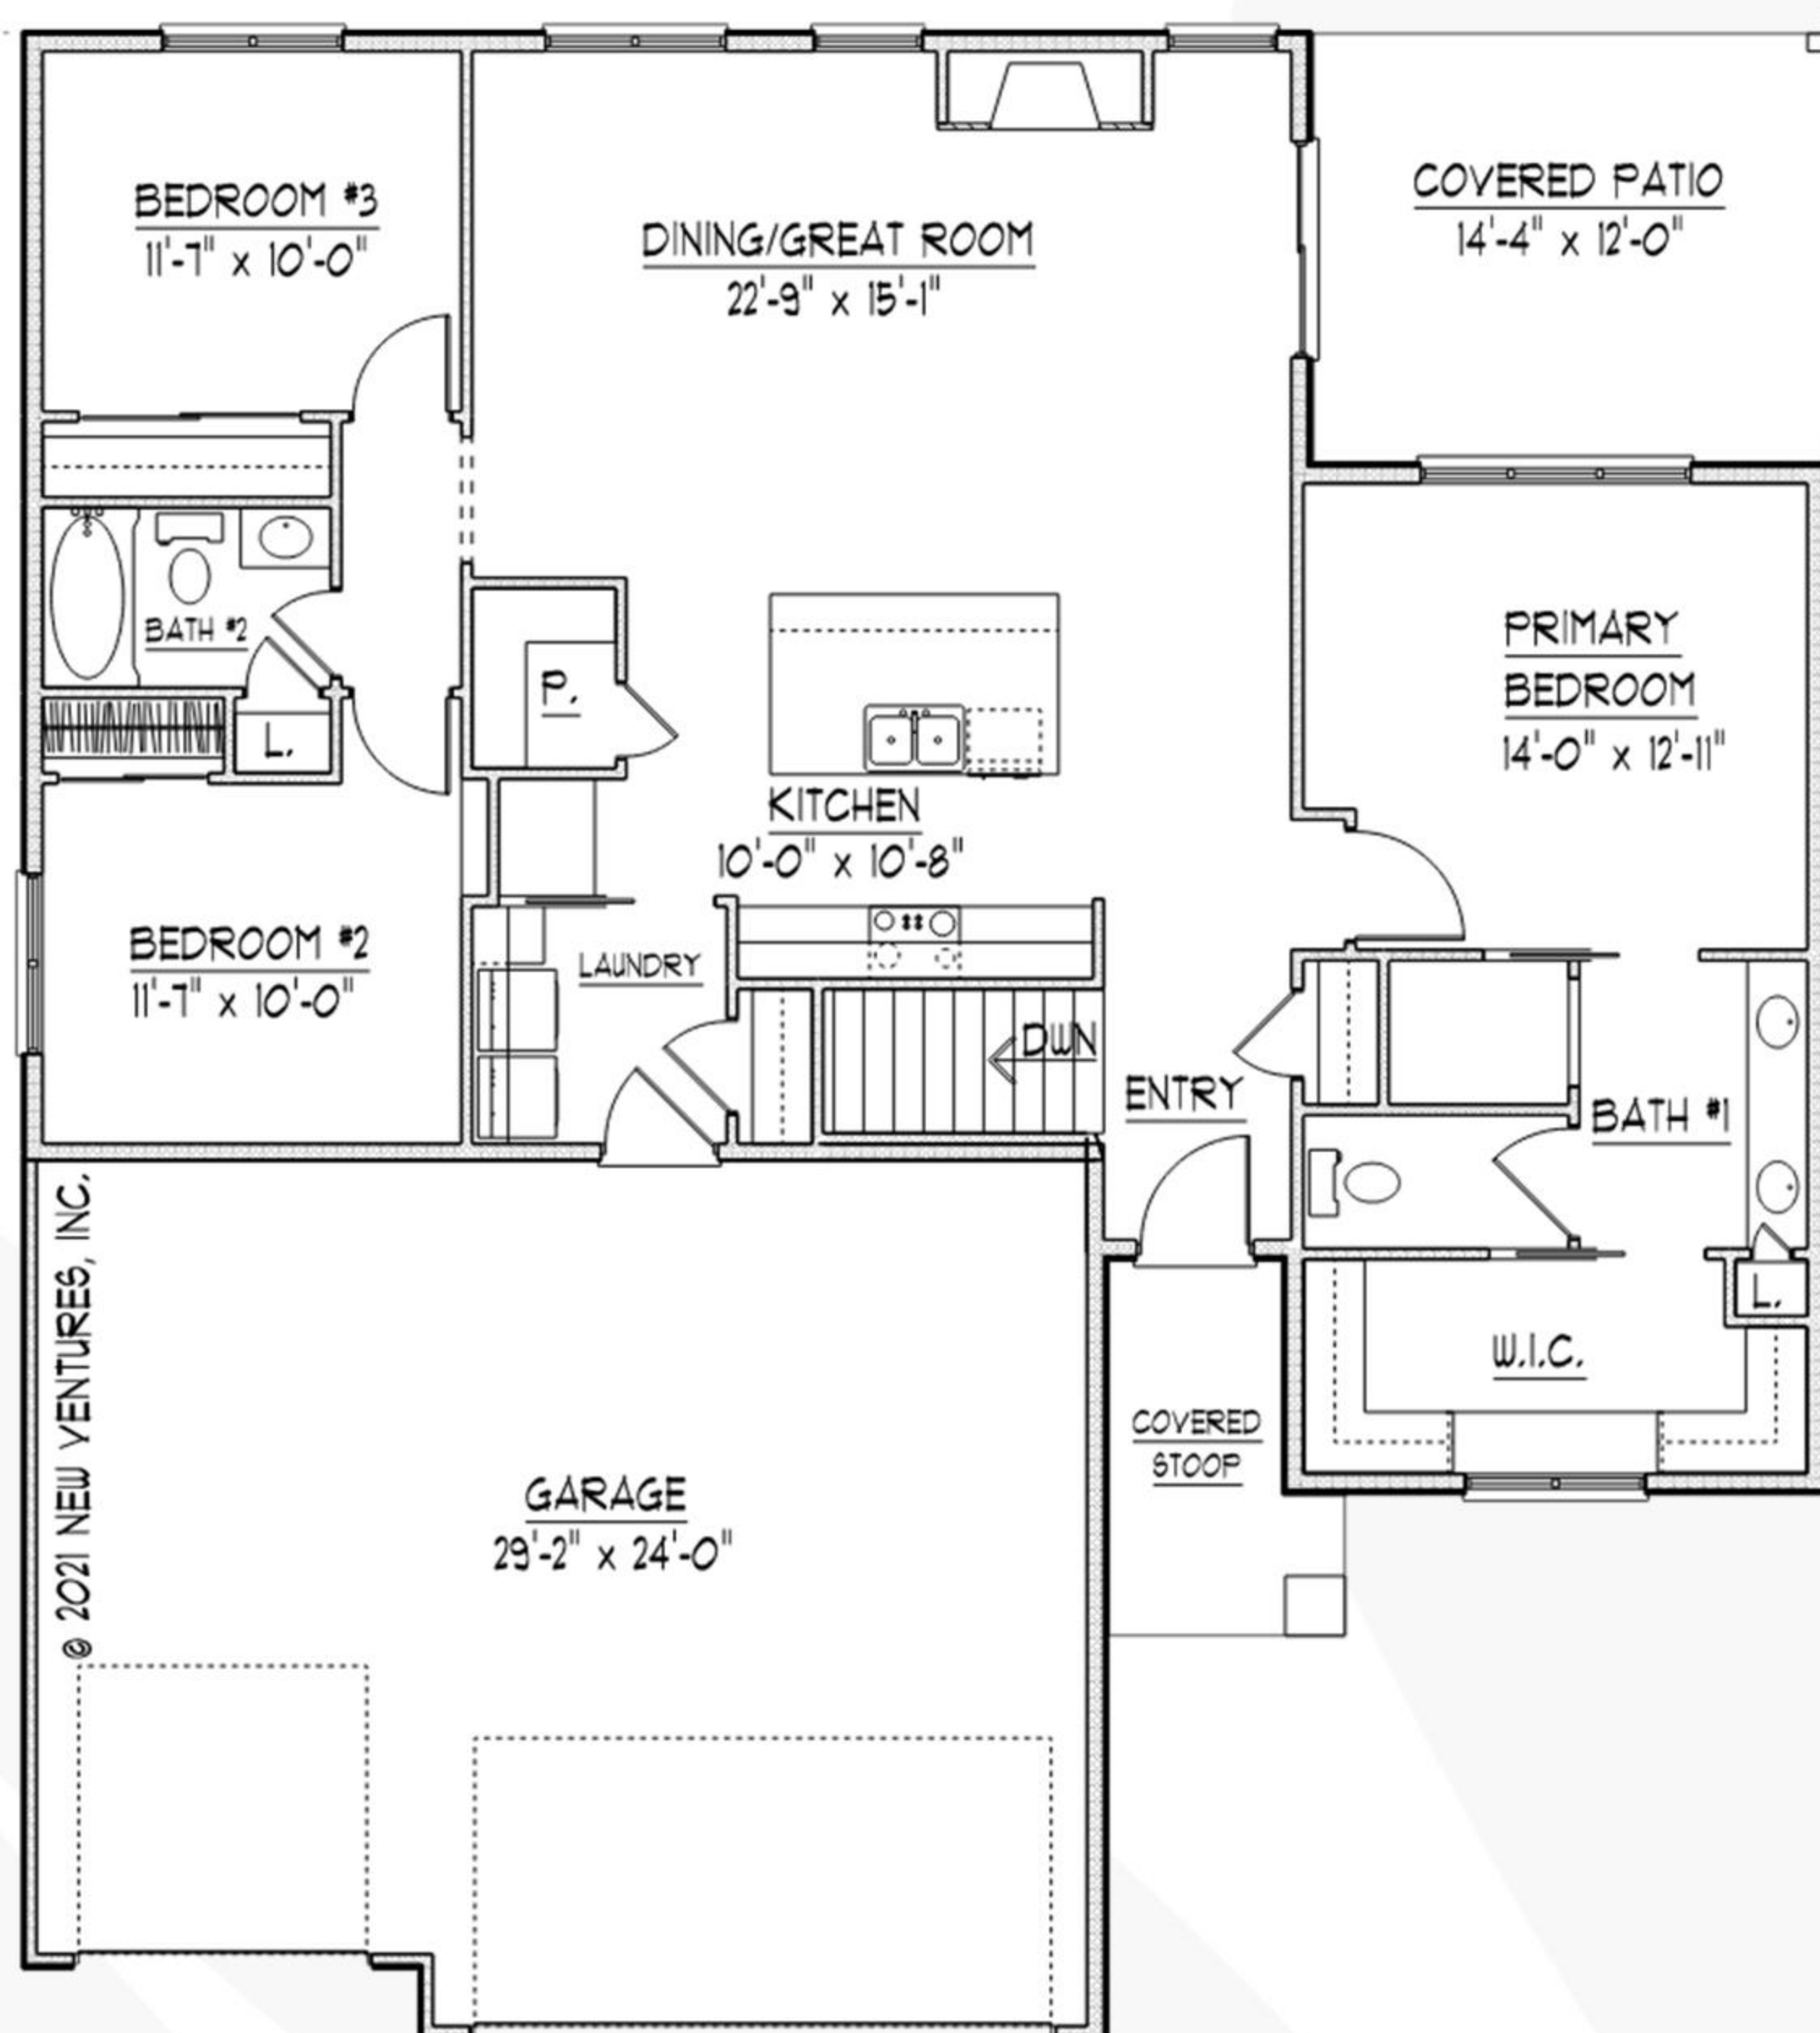

GRANDALE
VILLAS

GOLDFINCH

4 BED | 3 BATH | 2,683 SF

MAIN LEVEL FLOOR PLAN

(1,546 SF MAIN, 708 SF GARAGE)

BASEMENT LEVEL FLOOR PLAN

(1,137 SF FINISHED BASEMENT)

SARA SANFORD