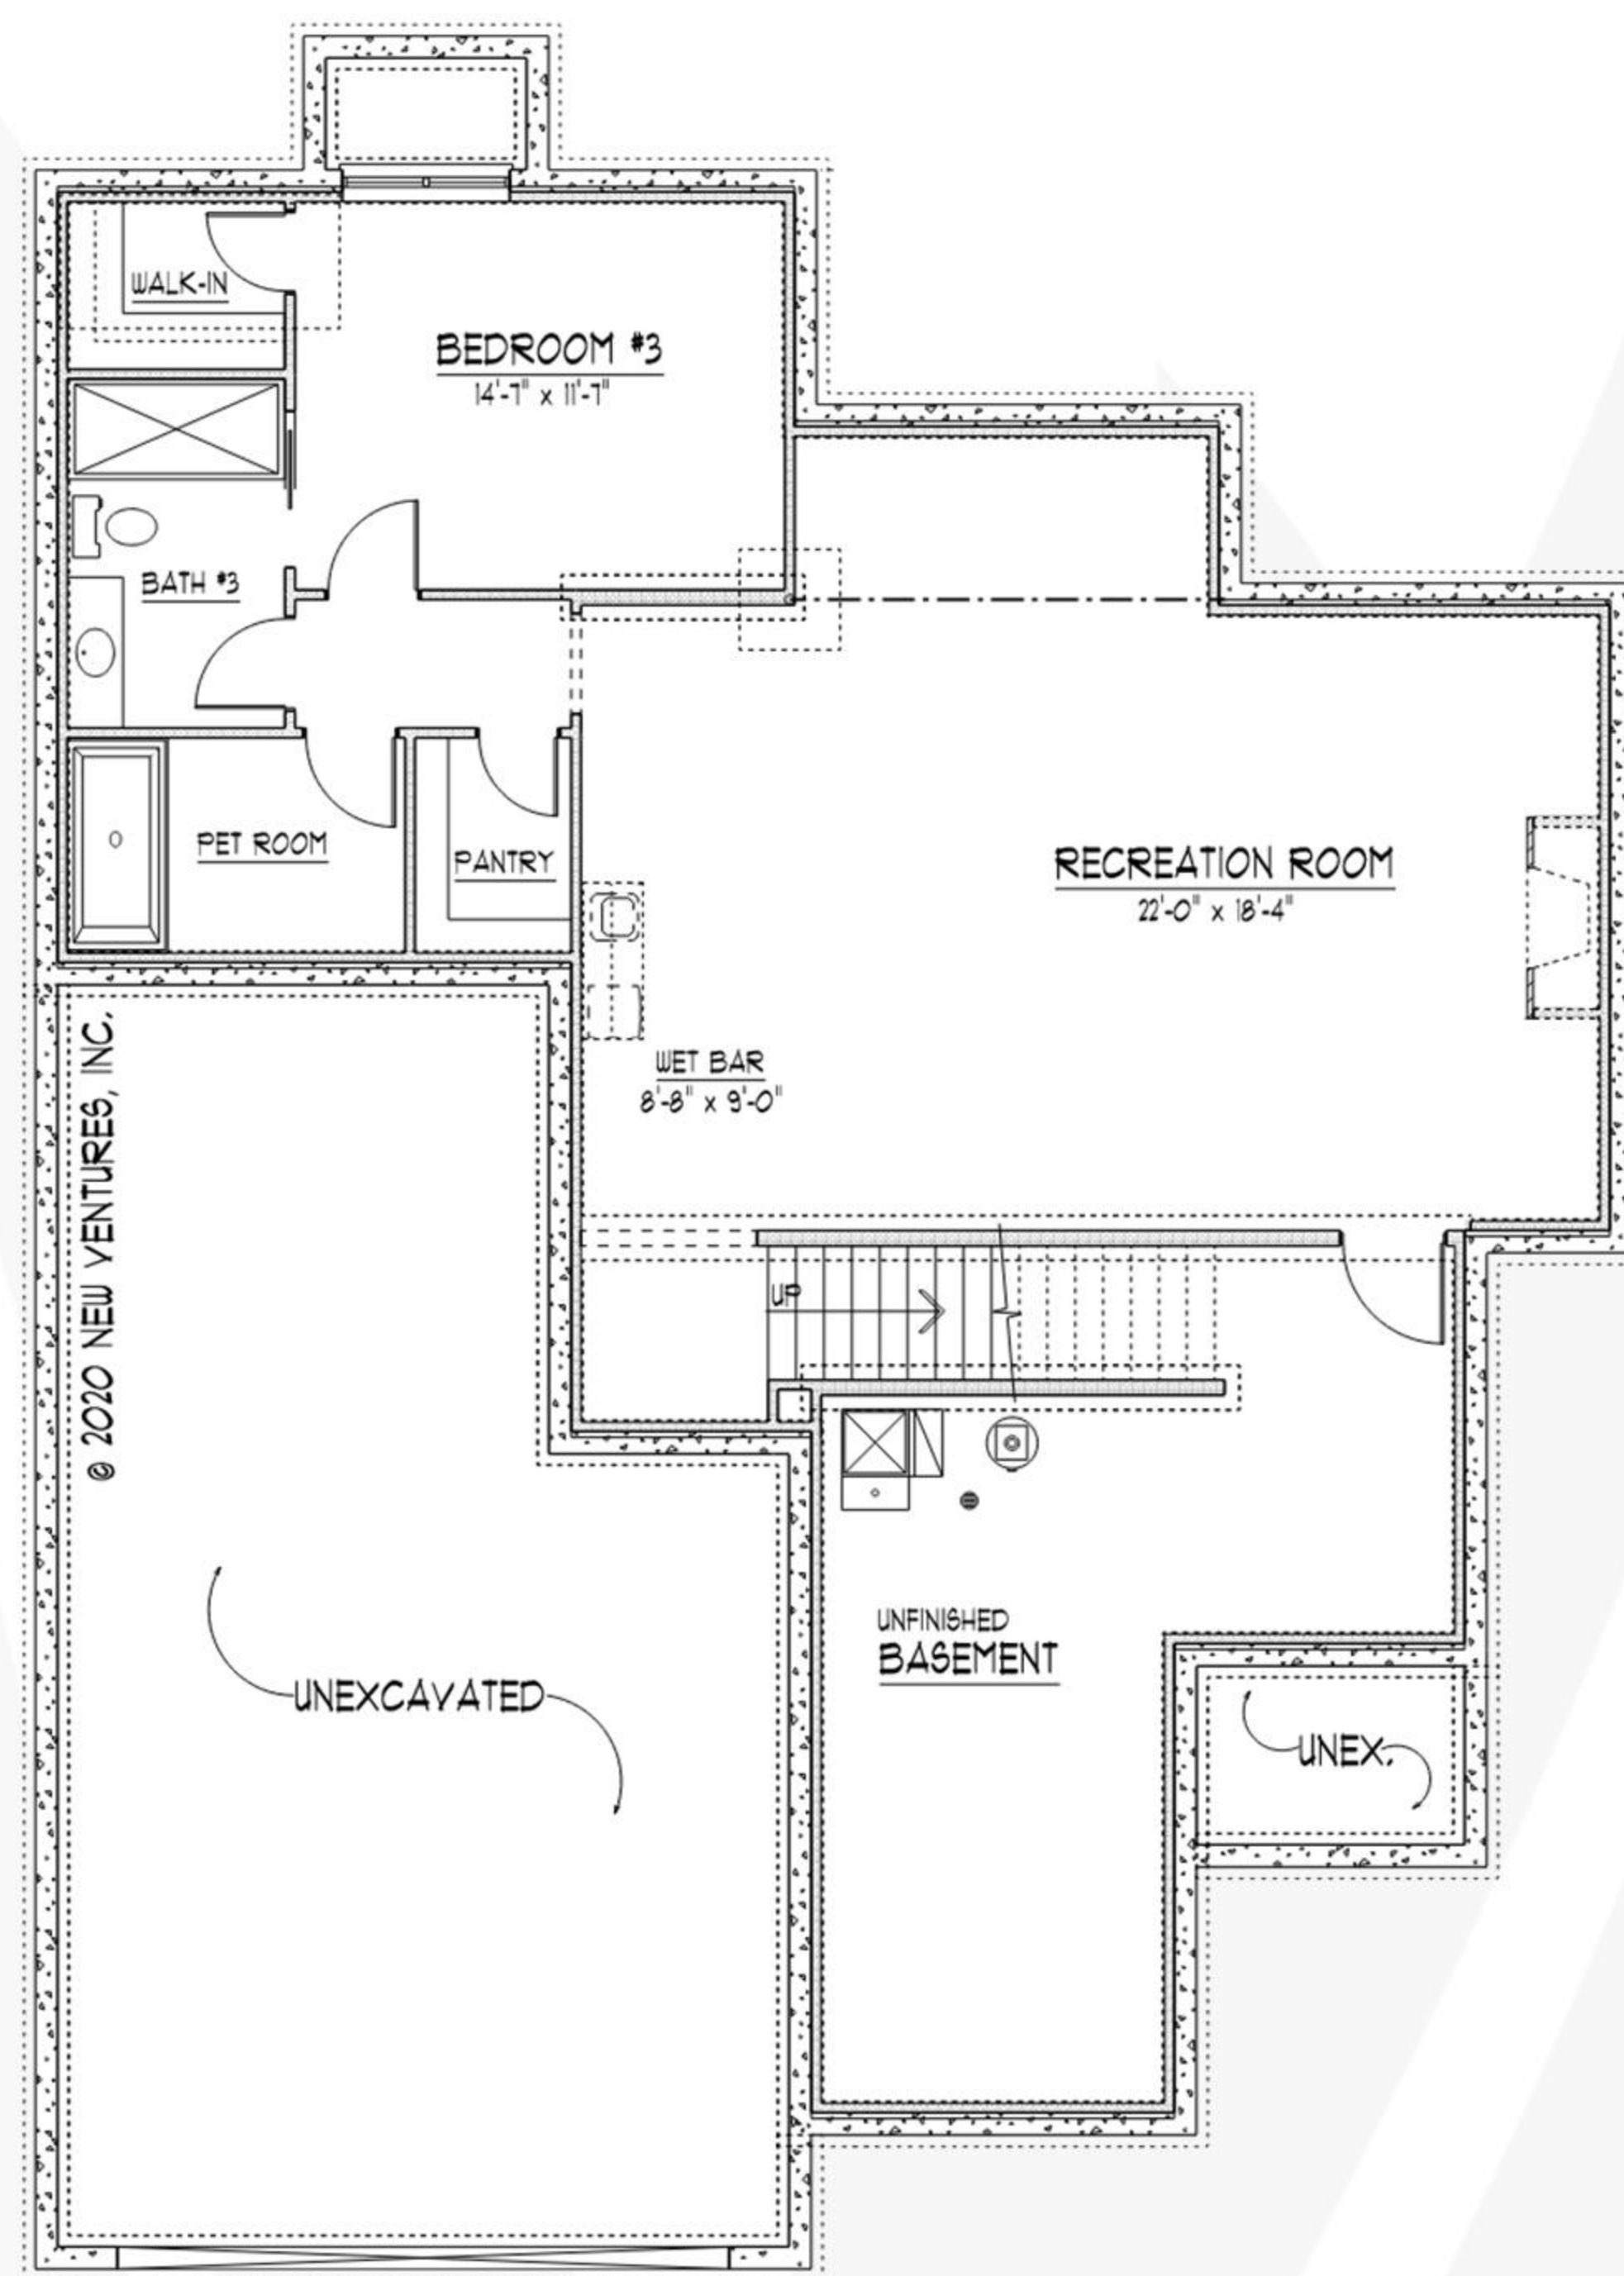

GRANDALE
VILLAS

CARDINAL

3 BED | 3 BATH | 2,746 SF

MAIN LEVEL FLOOR PLAN

(1,641 SF MAIN, 768 SF GARAGE)

BASEMENT LEVEL FLOOR PLAN

(1,105 SF FINISHED BASEMENT)

SARA SANFORD