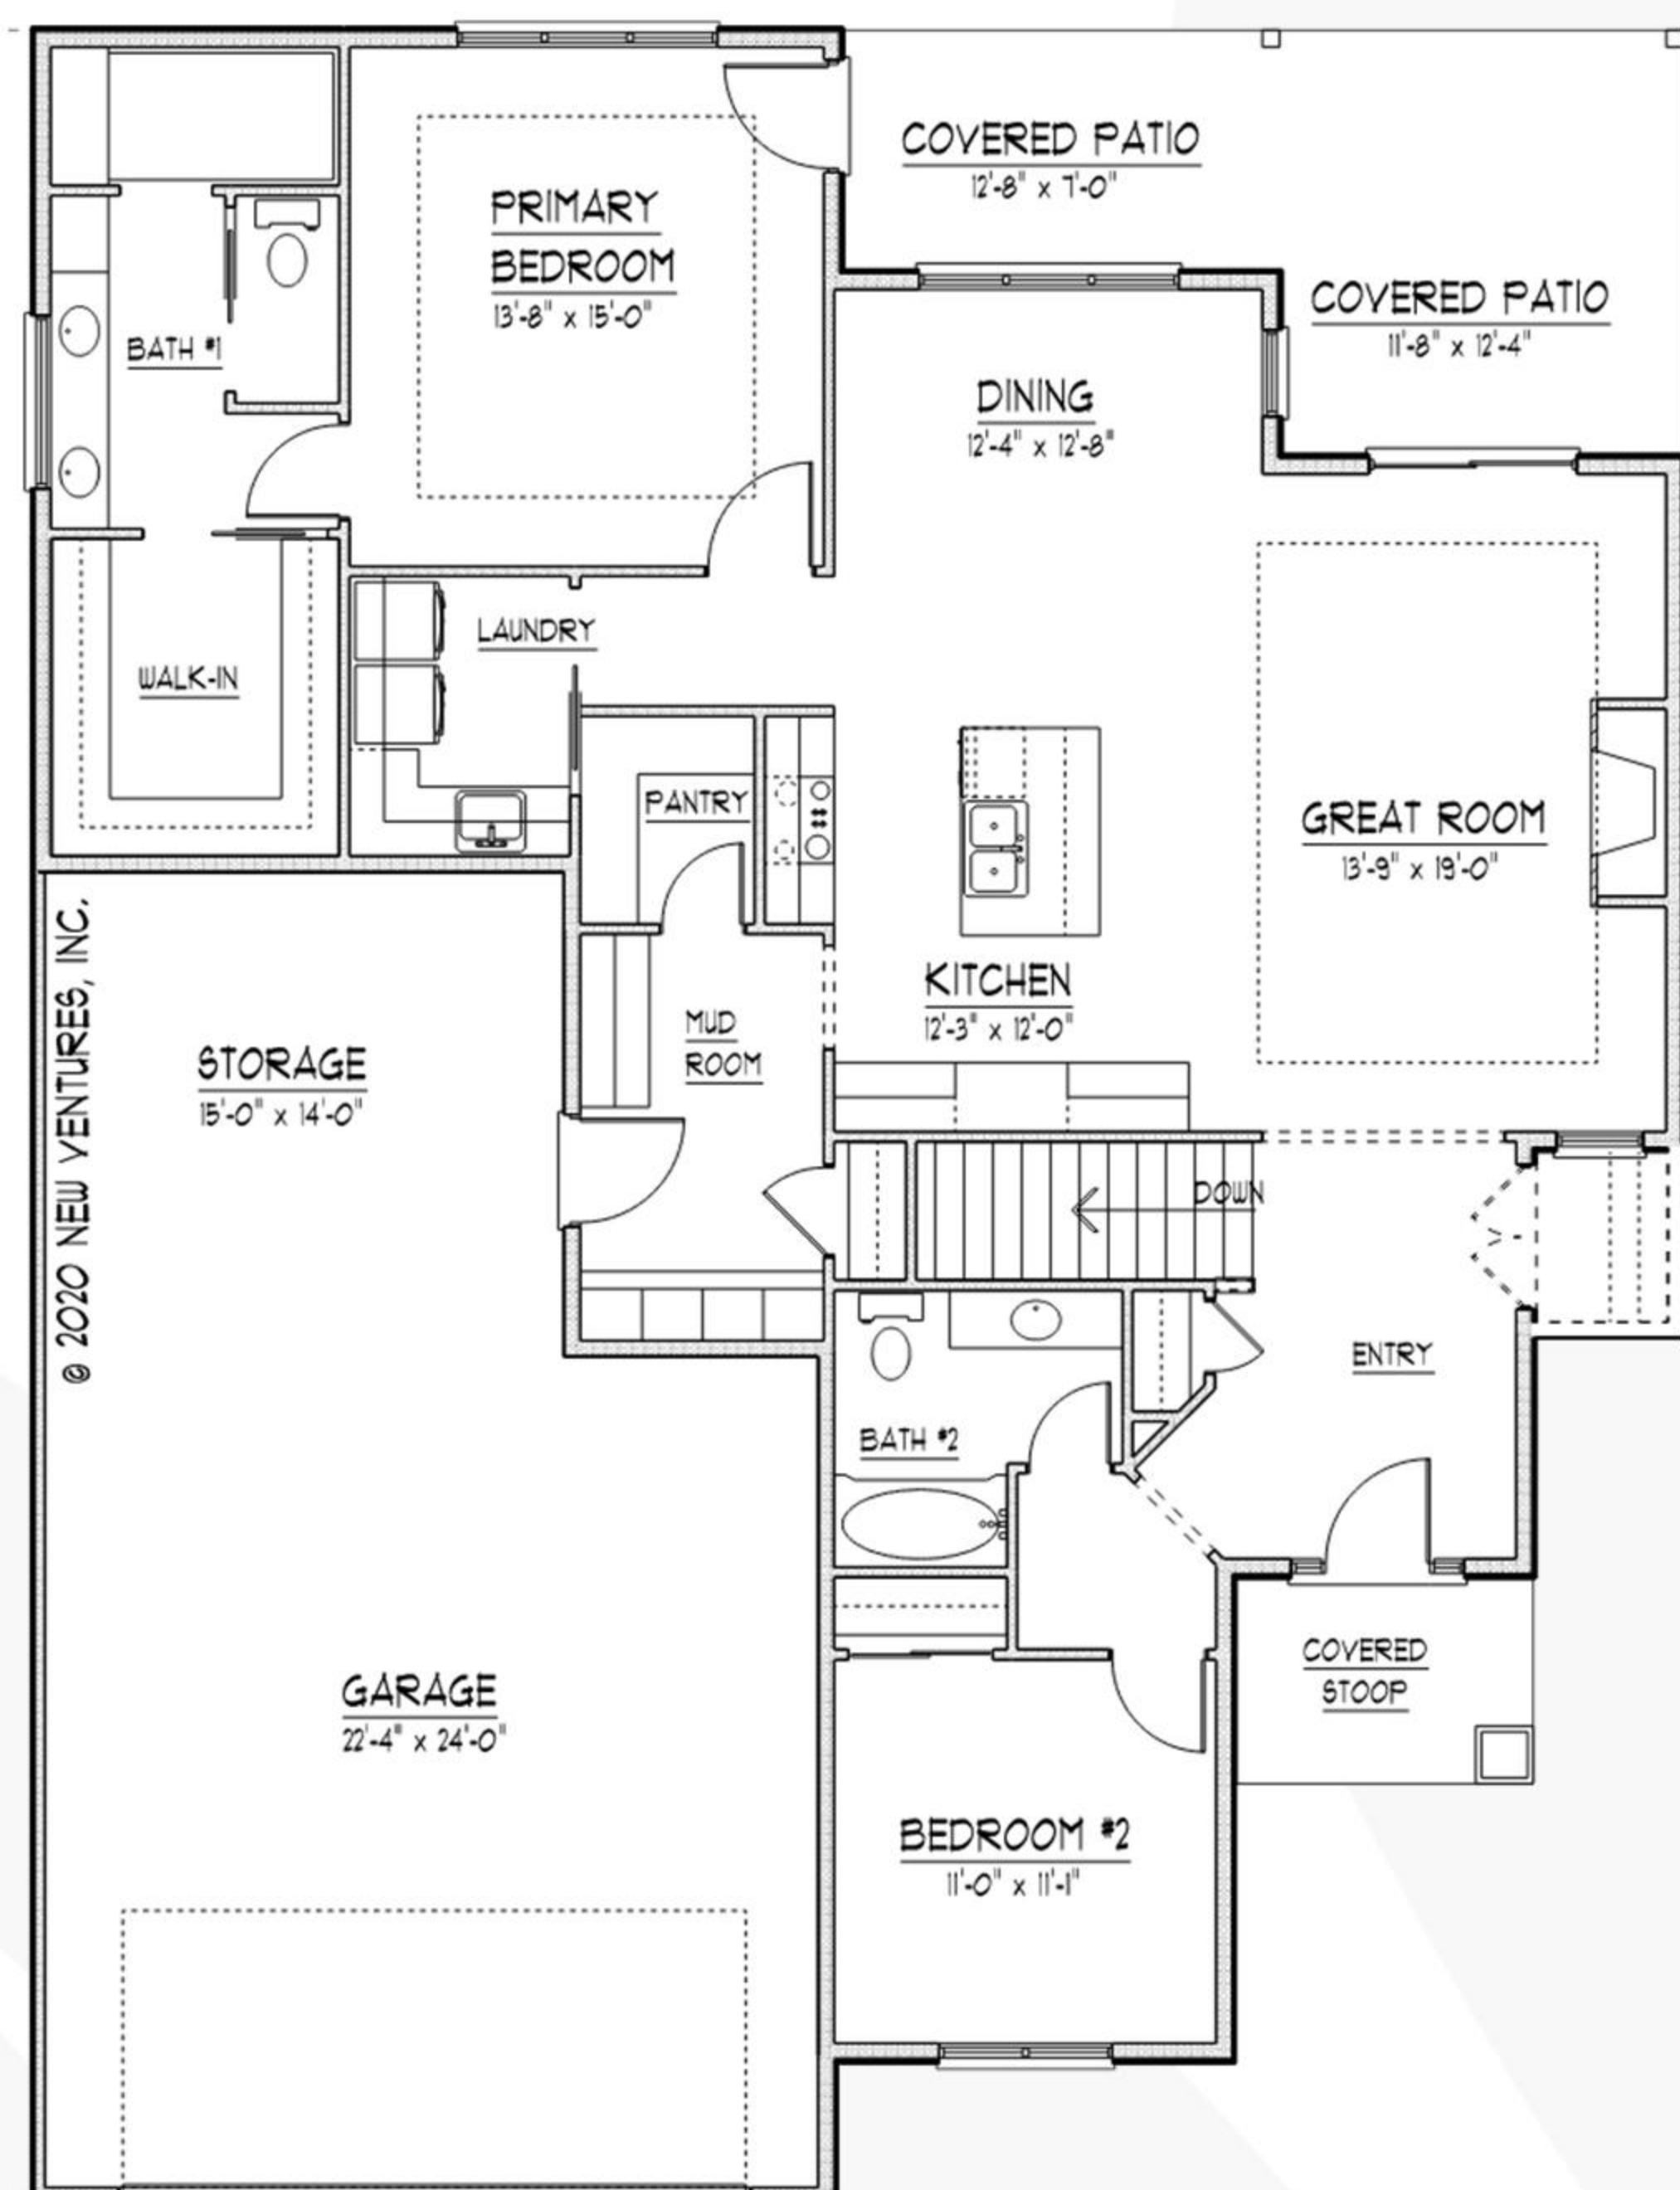

GRANDALE
VILLAS

CARDINAL

3 BED | 3 BATH | 2,746 SF

MAIN LEVEL FLOOR PLAN

(1,641 SF MAIN, 768 SF GARAGE)

BASEMENT LEVEL FLOOR PLAN

(1,105 SF FINISHED BASEMENT)

SARA SANFORD